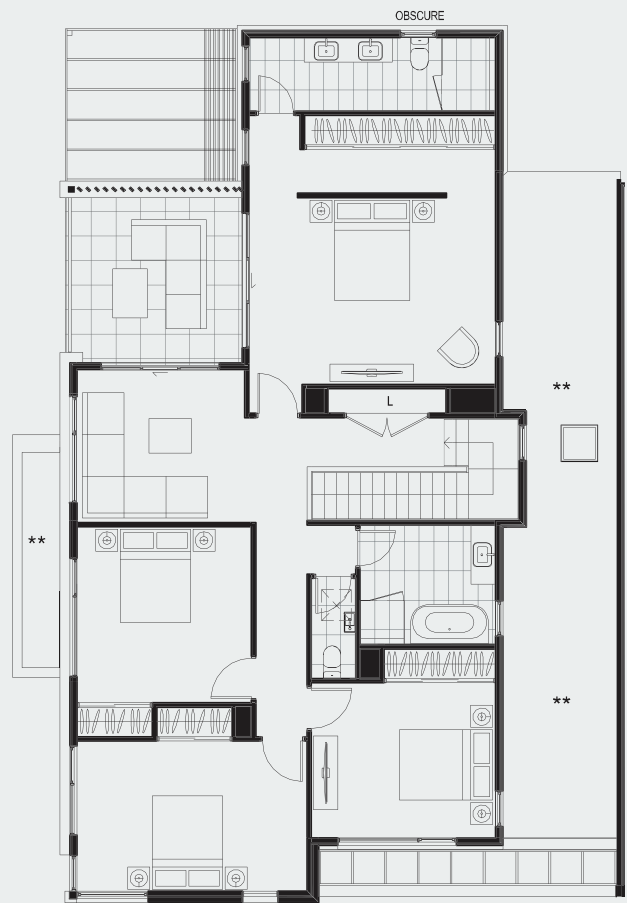

Floorplans

# Acacia

Ground floor living

4  2.5  2 

Specifications (m <sup>2</sup> )	
Total size	331.2
Ground Floor Living	121.0
First Floor Living	127.0
Porch	3.4
Balcony	12.4
Alfresco	25.7
Garage	41.6

GROUND FLOOR

FIRST FLOOR

\* Void  
 \*\* Non-Trafficable Roof  
 \*\*S Low Head Height Storage