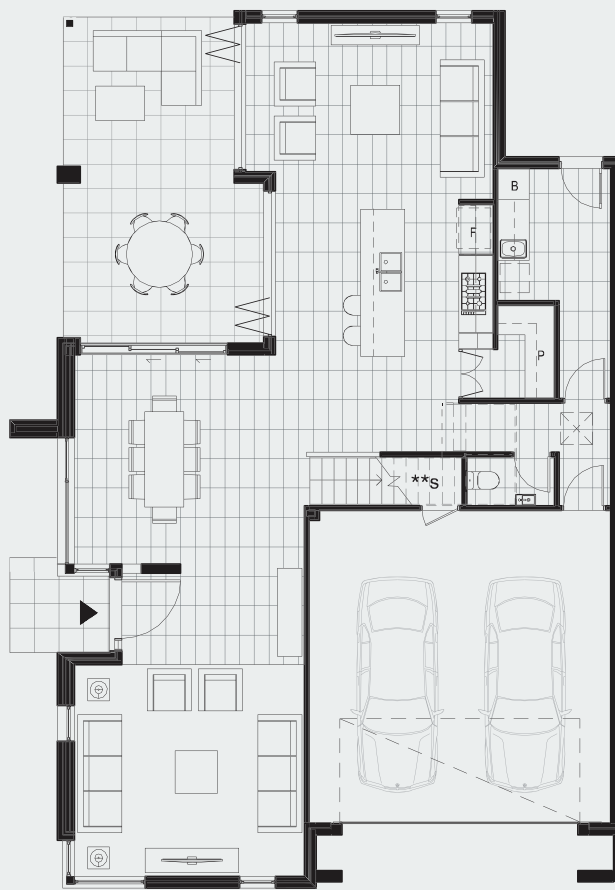

Floorplans

# Acacia

Ground floor living

4  2.5  2 

Specifications (m <sup>2</sup> )	
Total size	331.2
Ground Floor Living	121.0
First Floor Living	127.0
Porch	3.4
Balcony	12.4
Alfresco	25.7
Garage	41.6

GROUND FLOOR

FIRST FLOOR

\* Void  
 \*\* Non-Trafficable Roof  
 \*\*S Low Head Height Storage