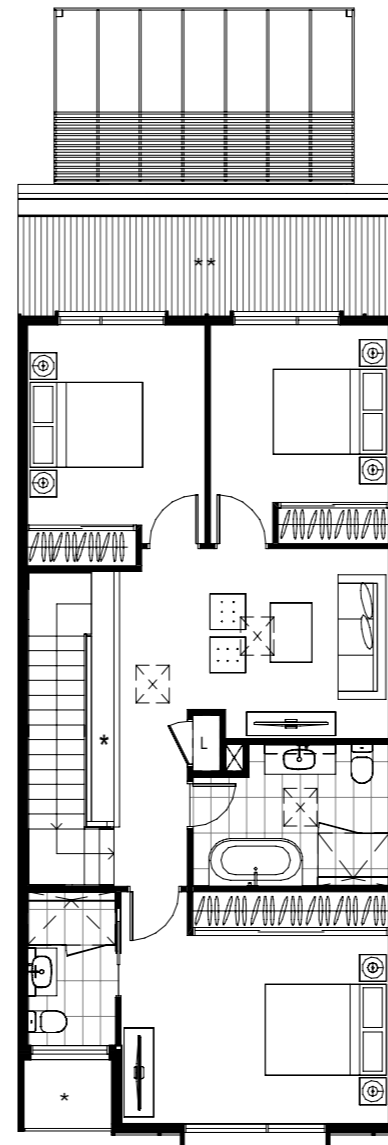

The Claret

Lot M637

GROUND FLOOR

FIRST FLOOR

Total size	194.5 m ²
Ground Floor Living	66.6 m ²
Garage	28.3 m ²
Porch	2.6 m ²
Courtyard	10.8 m ²
First Floor Living	86.2 m ²