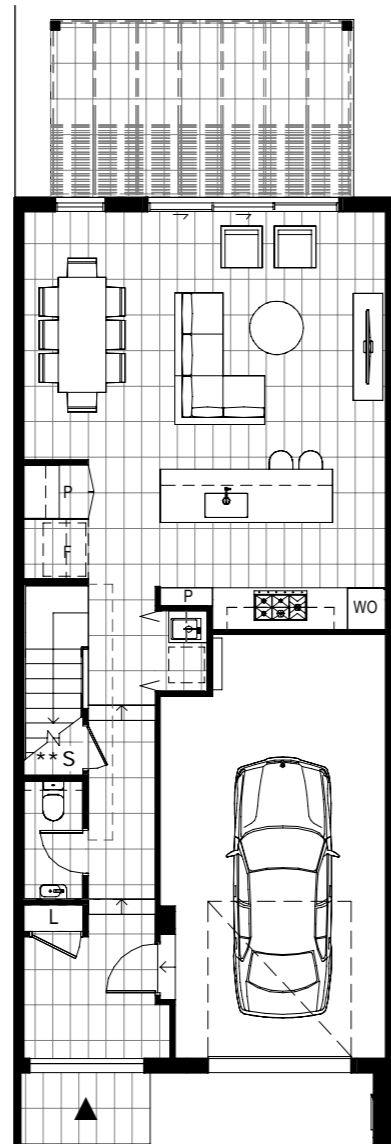

The Claret

Lot M637

GROUND FLOOR

FIRST FLOOR

Total size	194.5 m ²
Ground Floor Living	66.6 m ²
Garage	28.3 m ²
Porch	2.6 m ²
Courtyard	10.8 m ²
First Floor Living	86.2 m ²