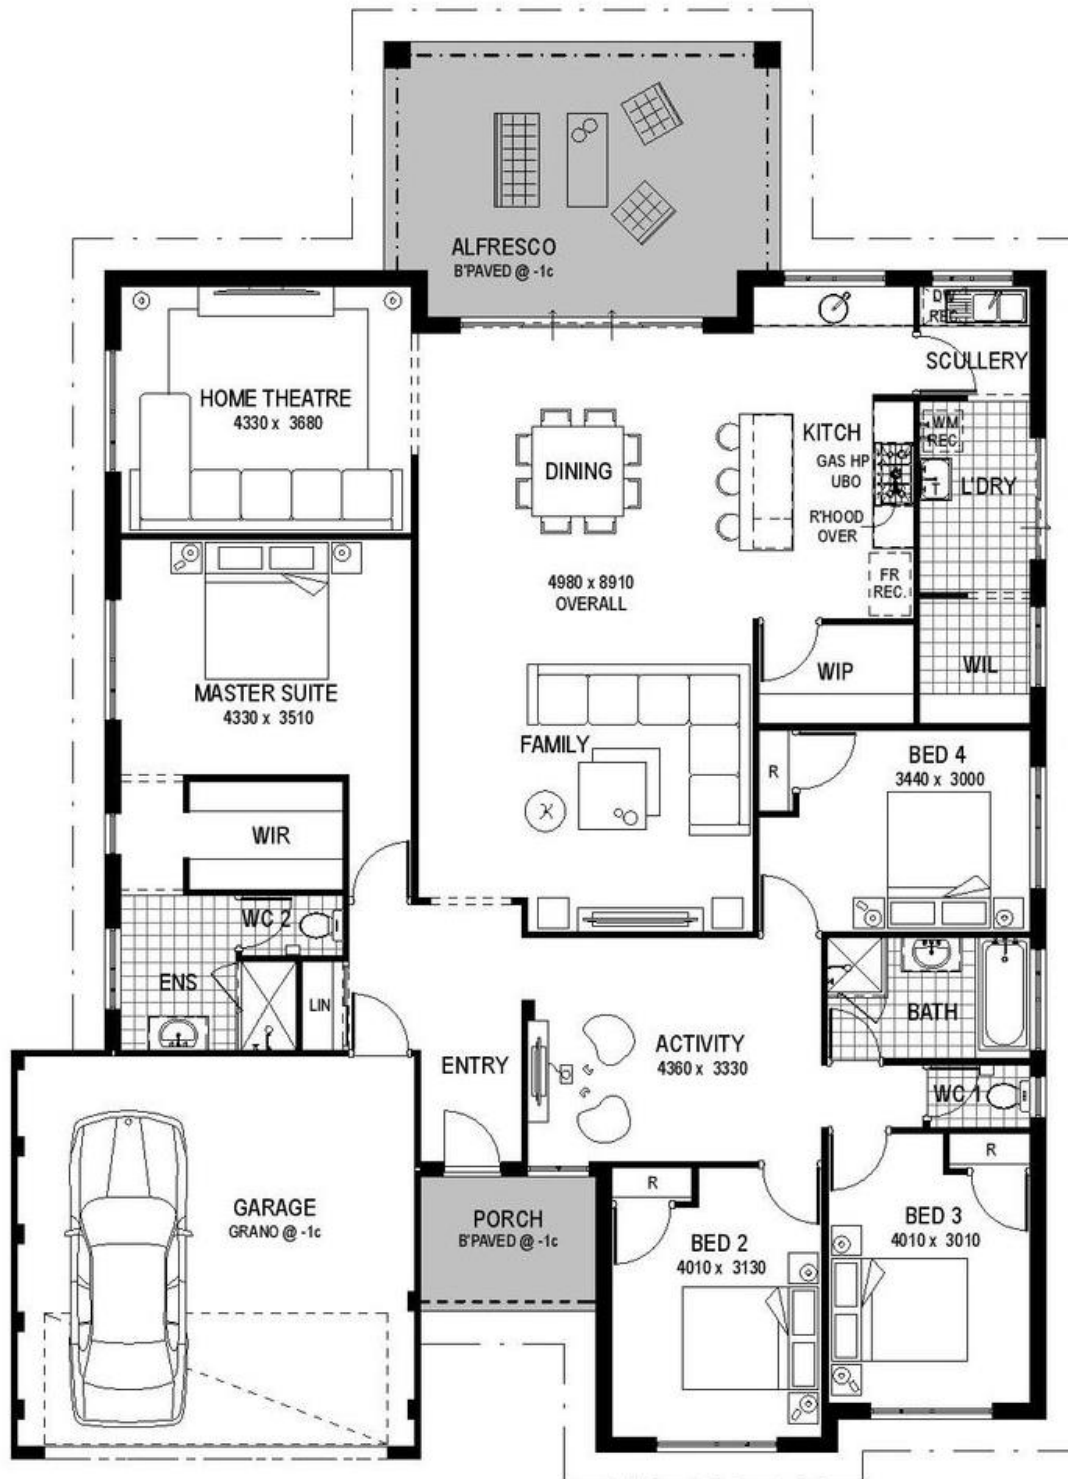

House and land sold separately. Land sold by Mirvac WA Pty Ltd. Buyers must enter into a separate contract with the builder and the builder is responsible for all matters relating to the building contract and the house. Buyers should review the land and building contracts carefully, obtain independent advice before proceeding and make their own enquiries. Illustration and artist's impressions of buildings, interiors and views are intended to be indicative only and may include upgrade items above standard specifications. Package includes land price, base home price and site works allowance, and is indicatively only and subject to change (including increase). Site works allowance can only be finalised following a survey to be carried out by the builder (at your cost). Other costs and fees are payable in addition to those quoted including transfer/stamp duty, settlement fees, registration fees, legal fees, finance costs, site works, consultants' fees, survey fees, approvals, service connections and variations. Mirvac reserves the right to withdraw or alter any package at any time without notice in its absolute discretion. See iluma.mirvac.com for full terms and conditions. Produced 15 January 2019.