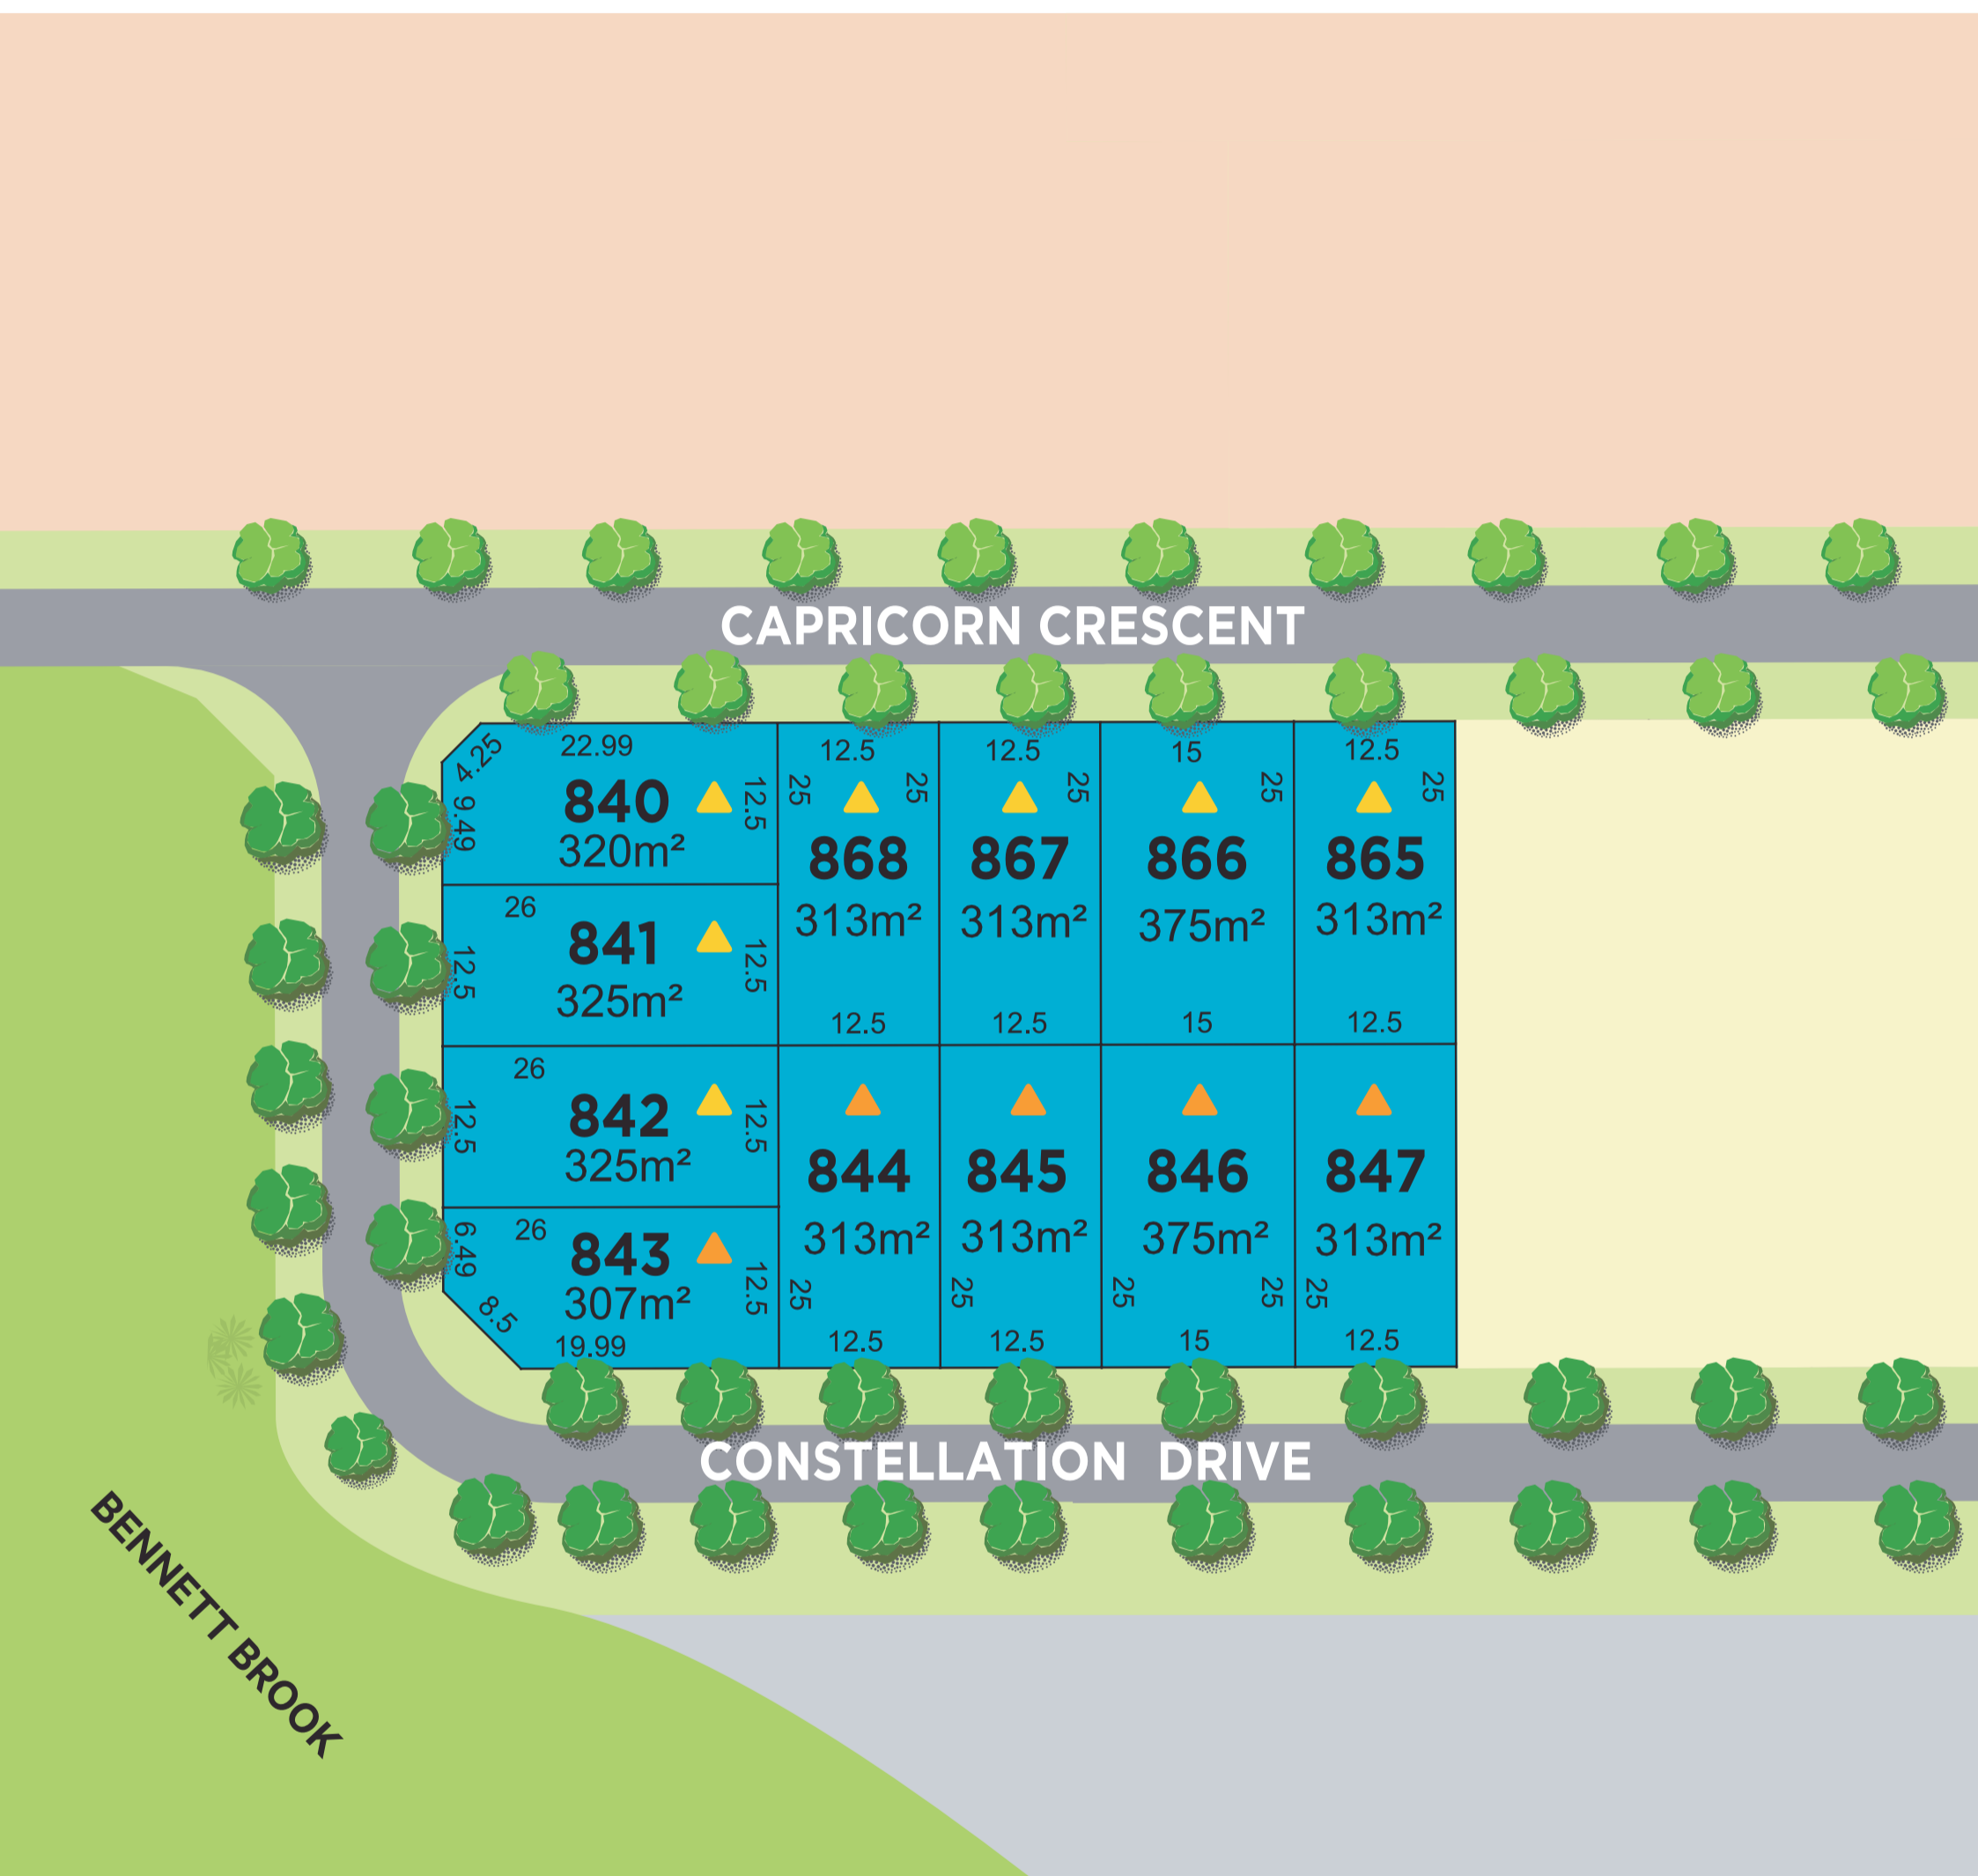

LOCATION PLAN